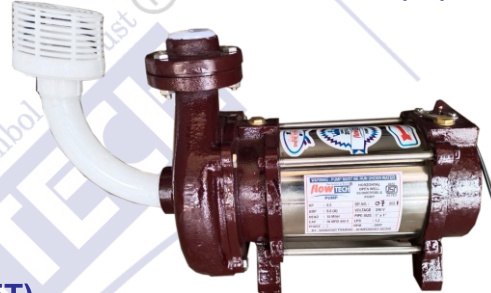

POWER GOLD 0.5 HP (CI)

POWER GOLD 0.5 HP (DIE CAST)

S.P. - 80 (CI)

S.P. - 70 (CI)

S.P. - 100 (CI)

SILVER 0.5 HP (MONOSET)

GOLD 0.5 HP (MONOSET)

SILVER 1.0 HP (HEAVY DUTY)

V TYPE (ALU)

POWER GOLD -2A (ALU)

S.P. - 80 (CI & SS)

AGRICULTURE CENTRIFUGAL

SPARK (ALU)

POWER GOLD 0.5 HP (ALU)

POWER GOLD 0.5 HP (CI)

POWER GOLD 0.5 HP (DIE CAST)